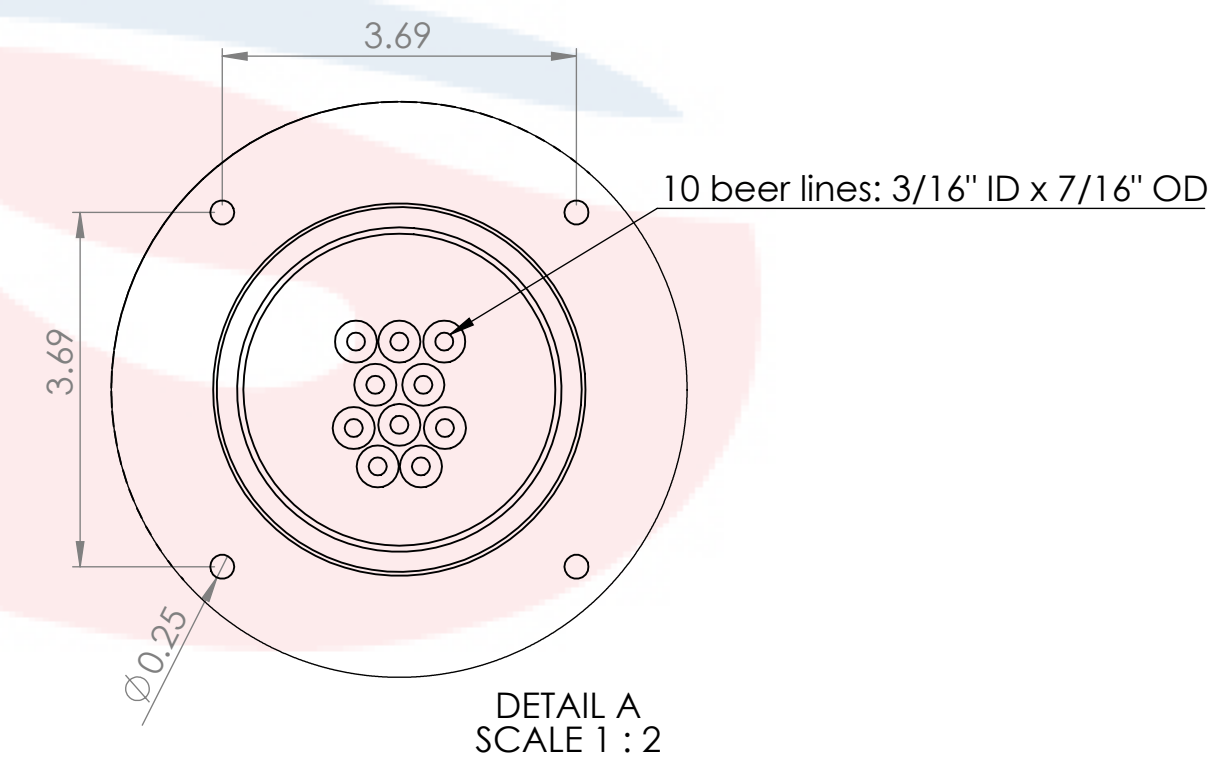

Isometric View
(For reference purpose only)

Suggested Drip Tray:
 BB701351 - 51" x 7" BSS Drip Tray
 BB702451 - 51" x 7" BSS Spray Drip Tray

Name		Date		Title:	
Drawn by:	Canadian Beverage Supply Inc.	11/17/2022		4" 10 Tap Condor Tower	
Approved by:		VP Sales		Part Number: BB102610-10SS	
Material:	304 SS	Finish:	Brushed SS	Revision:	
Unless otherwise mentioned, dimensions are inches				SCALE: 1:5	SHEET 1 OF 1