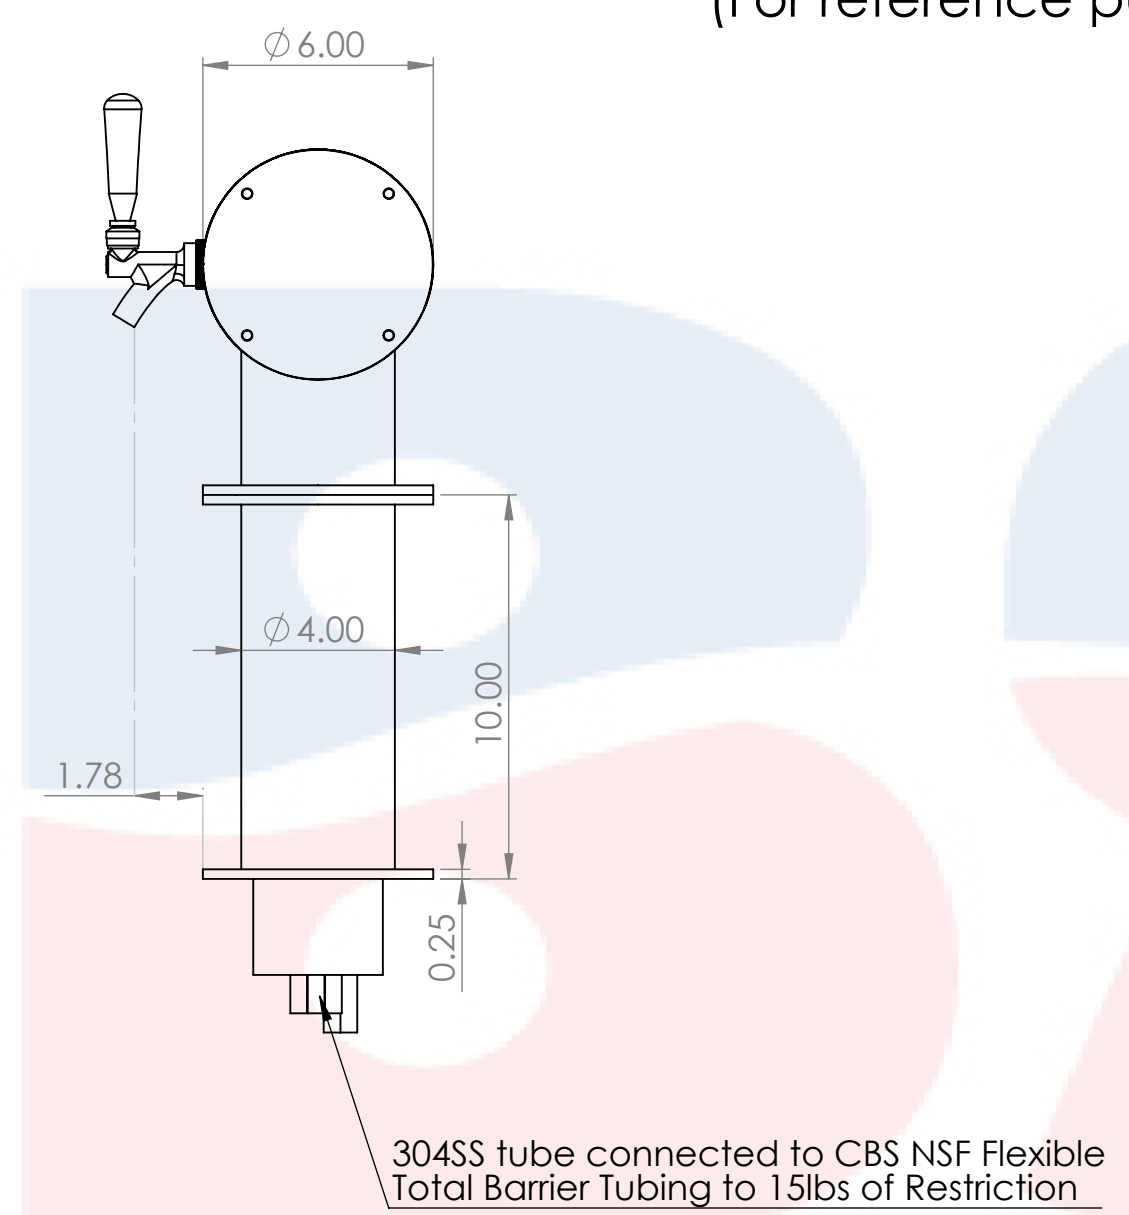

Isometric View
(For reference purpose only)

Suggested Drip Tray:
 BB701351 - 51" x 7" BSS Drip Tray
 BB702451 - 51" x 7" BSS Spray Drip Tray

Name		Date		Title:	
Drawn by:	Canadian Beverage Supply Inc.	11/17/2022		4" 10 Tap Condor Tower	
Approved by:		VP Sales		Part Number: BB102610-10SS	
Material:	304 SS	Finish:	Brushed SS	Revision:	
Unless otherwise mentioned, dimensions are inches				SCALE: 1:5	SHEET 1 OF 1